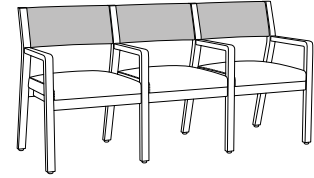

Caterina Collection

CTEMXX

Back Upholstery Style

1
Slat Back (No Upholstery)

2
Half Upholstery

Unit Style

GG
2-Seater - 33.75"H
(20"SW / 20"SW)

GB
2-Seater - 33.75"H
(20"SW / 30.5"SW)

BG
2-Seater - 33.75"H
(30.5"SW / 20"SW)

GGG
3-Seater - 33.75"H
(20"SW / 20"SW / 20"SW)

GGB
3-Seater - 33.75"H
(20"SW / 20"SW / 30.5"SW)

GBG
3-Seater - 33.75"H
(20"SW / 30.5"SW / 20"SW)

BGG
3-Seater - 33.75"H
(30.5"SW / 20"SW / 20"SW)