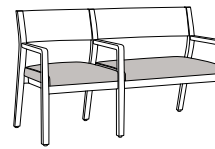

Caterina Collection

CTEMXX

Back Upholstery Style

1
Slat Back (No Upholstery)

2
Half Upholstery

Unit Style

GG
2-Seater - 33.75"H
(20"SW / 20"SW)

GB
2-Seater - 33.75"H
(20"SW / 30.5"SW)

BG
2-Seater - 33.75"H
(30.5"SW / 20"SW)

GGG
3-Seater - 33.75"H
(20"SW / 20"SW / 20"SW)

GGB
3-Seater - 33.75"H
(20"SW / 20"SW / 30.5"SW)

GBG
3-Seater - 33.75"H
(20"SW / 30.5"SW / 20"SW)

BGG
3-Seater - 33.75"H
(30.5"SW / 20"SW / 20"SW)