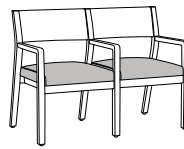

Caterina Collection

CTEMXX

Back Upholstery Style

1
Slat Back (No Upholstery)

2
Half Upholstery

Unit Style

GG
2-Seater - 33.75"H
(20"SW / 20"SW)

GB
2-Seater - 33.75"H
(20"SW / 30.5"SW)

BG
2-Seater - 33.75"H
(30.5"SW / 20"SW)

GGG
3-Seater - 33.75"H
(20"SW / 20"SW / 20"SW)

GGB
3-Seater - 33.75"H
(20"SW / 20"SW / 30.5"SW)

GBG
3-Seater - 33.75"H
(20"SW / 30.5"SW / 20"SW)

BGG
3-Seater - 33.75"H
(30.5"SW / 20"SW / 20"SW)