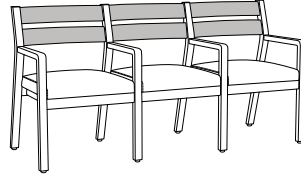

Caterina Collection

CTEMXX

Back Upholstery Style

1
Slat Back (No Upholstery)

2
Half Upholstery

Unit Style

GG
2-Seater - 33.75"H
(20"SW / 20"SW)

GB
2-Seater - 33.75"H
(20"SW / 30.5"SW)

BG
2-Seater - 33.75"H
(30.5"SW / 20"SW)

GGG
3-Seater - 33.75"H
(20"SW / 20"SW / 20"SW)

GGB
3-Seater - 33.75"H
(20"SW / 20"SW / 30.5"SW)

GBG
3-Seater - 33.75"H
(20"SW / 30.5"SW / 20"SW)

BGG
3-Seater - 33.75"H
(30.5"SW / 20"SW / 20"SW)