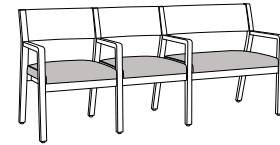

Caterina Collection

CTEMXX

Back Upholstery Style

1
Slat Back (No Upholstery)

2
Half Upholstery

Unit Style

GG
2-Seater - 33.75"H
(20"SW / 20"SW)

GB
2-Seater - 33.75"H
(20"SW / 30.5"SW)

BG
2-Seater - 33.75"H
(30.5"SW / 20"SW)

GGG
3-Seater - 33.75"H
(20"SW / 20"SW / 20"SW)

GGB
3-Seater - 33.75"H
(20"SW / 20"SW / 30.5"SW)

GBG
3-Seater - 33.75"H
(20"SW / 30.5"SW / 20"SW)

BGG
3-Seater - 33.75"H
(30.5"SW / 20"SW / 20"SW)