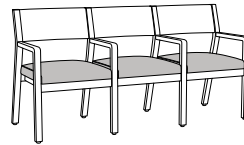

Caterina Collection

CTEMXX

Back Upholstery Style

1
Slat Back (No Upholstery)

2
Half Upholstery

Unit Style

GG
2-Seater - 33.75"H
(20"SW / 20"SW)

GB
2-Seater - 33.75"H
(20"SW / 30.5"SW)

BG
2-Seater - 33.75"H
(30.5"SW / 20"SW)

GGG
3-Seater - 33.75"H
(20"SW / 20"SW / 20"SW)

GGB
3-Seater - 33.75"H
(20"SW / 20"SW / 30.5"SW)

GBG
3-Seater - 33.75"H
(20"SW / 30.5"SW / 20"SW)

BGG
3-Seater - 33.75"H
(30.5"SW / 20"SW / 20"SW)