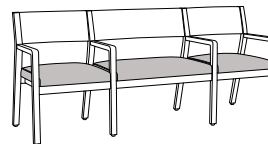

Caterina Collection

CTEMXX

Back Upholstery Style

1
Slat Back (No Upholstery)

2
Half Upholstery

Unit Style

GG
2-Seater - 33.75"H
(20"SW / 20"SW)

GB
2-Seater - 33.75"H
(20"SW / 30.5"SW)

BG
2-Seater - 33.75"H
(30.5"SW / 20"SW)

GGG
3-Seater - 33.75"H
(20"SW / 20"SW / 20"SW)

GGB
3-Seater - 33.75"H
(20"SW / 20"SW / 30.5"SW)

GBG
3-Seater - 33.75"H
(20"SW / 30.5"SW / 20"SW)

BGG
3-Seater - 33.75"H
(30.5"SW / 20"SW / 20"SW)