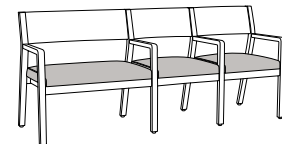

Caterina Collection

CTEMXX

Back Upholstery Style

1
Slat Back (No Upholstery)

2
Half Upholstery

Unit Style

GG
2-Seater - 33.75"H
(20"SW / 20"SW)

GB
2-Seater - 33.75"H
(20"SW / 30.5"SW)

BG
2-Seater - 33.75"H
(30.5"SW / 20"SW)

GGG
3-Seater - 33.75"H
(20"SW / 20"SW / 20"SW)

GGB
3-Seater - 33.75"H
(20"SW / 20"SW / 30.5"SW)

GBG
3-Seater - 33.75"H
(20"SW / 30.5"SW / 20"SW)

BGG
3-Seater - 33.75"H
(30.5"SW / 20"SW / 20"SW)